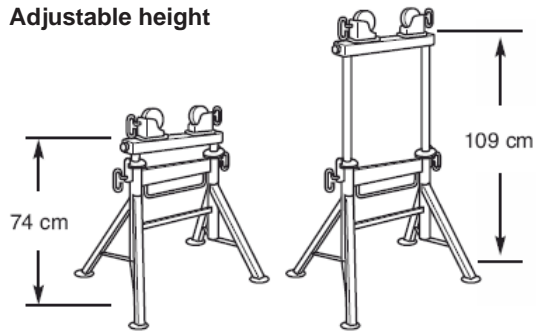

Pipe Stand - Pro Roll

Adjustable height

- Adjustable height
- Up to 900 kg capacity
- Leveling on either side of stand
- Uses quick change housing

Quick change rollers you have to order separatly

Part.-No.	Description	Weight	Min. pipe O.D.	Max. pipe O.D.
RG350085	Pro Roll	16,4 kg	12 mm	900 mm
RG350086	Pro Roll - Tableversion	10,9 kg	12 mm	900 mm

*without Quick Change Rollers

Quick Change Rollers

Steel

Rubber

Stainless steel

Stainless steel tranfer heads

Part.-No.	Description	weight / kg
RG350087	Quick change housing with rubber wheels	3,2
RG350088	Quick change housing with steel wheels	3,6
RG350089	Quick change housing with stainless steel wheels	3,6
RG350091	Quick change housing with stainless steel ball transfer head	3,6